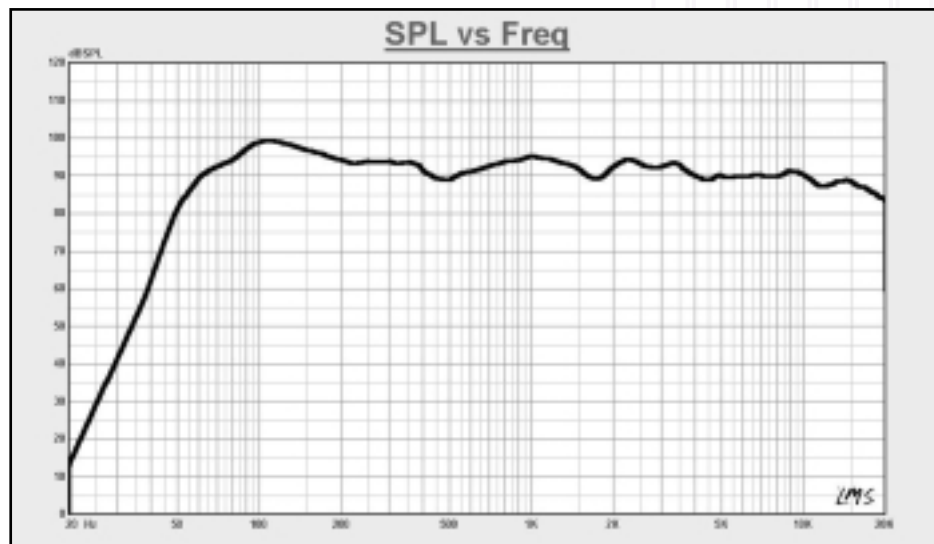

Specifications subject to change without notice.

LIMITED WARRANTY

Radian Audio Engineering, Inc. products, when sold domestically, are guaranteed for a period of five (5) years from the date of original purchase against malfunctions due to defects in workmanship. If such a malfunction occurs, the product will be repaired or replaced at our option, without charge, if delivered prepaid to the factory. Product will be returned prepaid via ground transport. This warranty does not extend to damage resulting from improper installation, misuse, neglect or abuse. The warranty does not apply to external finish or appearance. The warranty does not apply to burnt voice coils. In no event shall Radian Audio Engineering, Inc. be liable for incidental or consequential damages including, without limitation, injury to persons or property or loss of use.

600 N. Batavia Street
Orange, CA 92868
Phone: (714) 288-8900
Fax: (714) 288-1133
E-mail: radian@radianaudio.com
Web: www.radianaudio.com