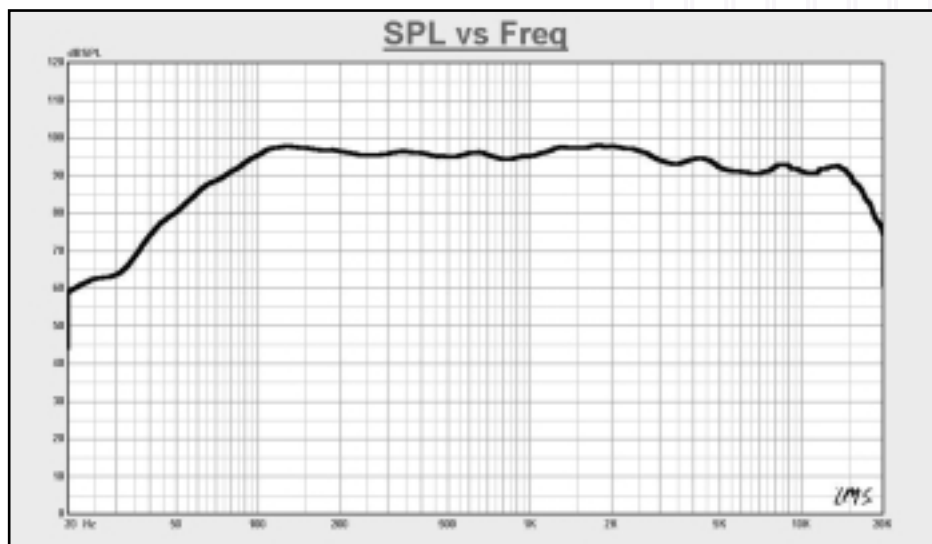

Specifications subject to change without notice.

LIMITED WARRANTY

Radian Audio Engineering, Inc. products, when sold domestically, are guaranteed for a period of five (5) years from the date of original purchase against malfunctions due to defects in workmanship. If such a malfunction occurs, the product will be repaired or replaced at our option, without charge, if delivered prepaid to the factory. Product will be returned prepaid via ground transport. This warranty does not extend to damage resulting from improper installation, misuse, neglect or abuse. The warranty does not apply to external finish or appearance. The warranty does not apply to burnt voice coils. In no event shall Radian Audio Engineering, Inc. be liable for incidental or consequential damages including, without limitation, injury to persons or property or loss of use.

600 N. Batavia Street
Orange, CA 92868
Phone: (714) 288-8900
Fax: (714) 288-1133
E-mail: radian@radianaudio.com
Web: www.radianaudio.com