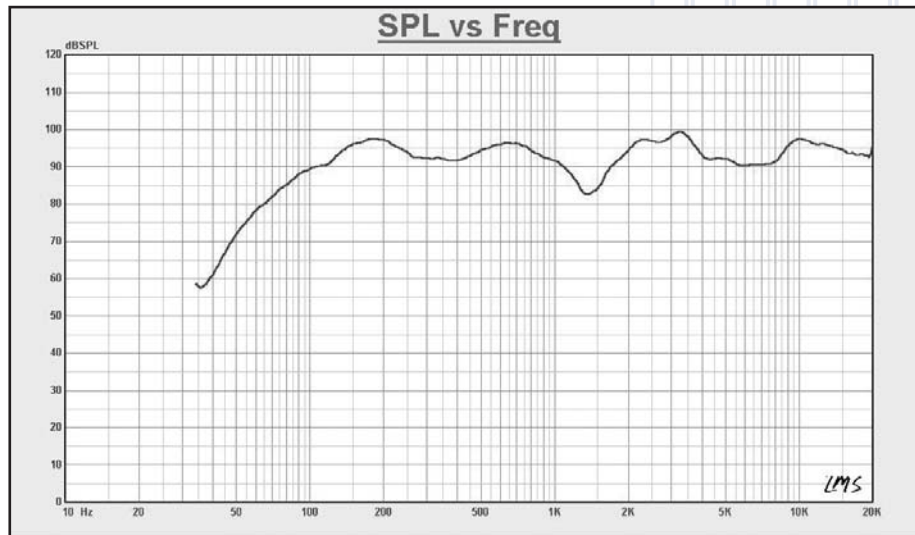

RADIAN MICROWEDGE SERIES: 8" TWO-WAY STAGE MONITOR SYSTEM

SPECIFICATIONS

FREQUENCY RESPONSE	100 Hz – 20 kHz
POWER HANDLING	200 watts RMS
SENSITIVITY*	95 dB
IMPEDANCE**	P = 8 ohms
NOMINAL DISPERSION	90° Conical
DIMENSIONS (HWD)	9" x 11.75" x 14", 229 x 299 x 356 mm
ENCLOSURE CONSTRUCTION	3/4" 13-ply Baltic birch with handle
INPUT CONNECTORS	Neutrik NL4 Speakon
STANDARD FINISH	Scratch-proof, waterproof Duradian™
NET WEIGHT	21 lbs., 9.6 kg
SHIPPING WEIGHT	23 lbs., 10.5 kg

*One Watt, One Meter

**P = Passive only

Specifications subject to change without notice.

LIMITED WARRANTY

Radian Audio Engineering, Inc. products, when sold domestically, are guaranteed for a period of five (5) years from the date of original purchase against malfunctions due to defects in workmanship. If such a malfunction occurs, the product will be repaired or replaced at our option, without charge, if delivered prepaid to the factory. Product will be returned prepaid via ground transport. This warranty does not extend to damage resulting from improper installation, misuse, neglect or abuse. The warranty does not apply to external finish or appearance. The warranty does not apply to burnt voice coils. In no event shall Radian Audio Engineering, Inc. be liable for incidental or consequential damages including, without limitation, injury to persons or property or loss of use.

Radian Audio Engineering, Inc.
600 N. Batavia Street
Orange, CA 92868
Phone: (714) 288-8900
Fax: (714) 288-1133
E-mail: info@radianaudio.com
Web: www.radianaudio.com