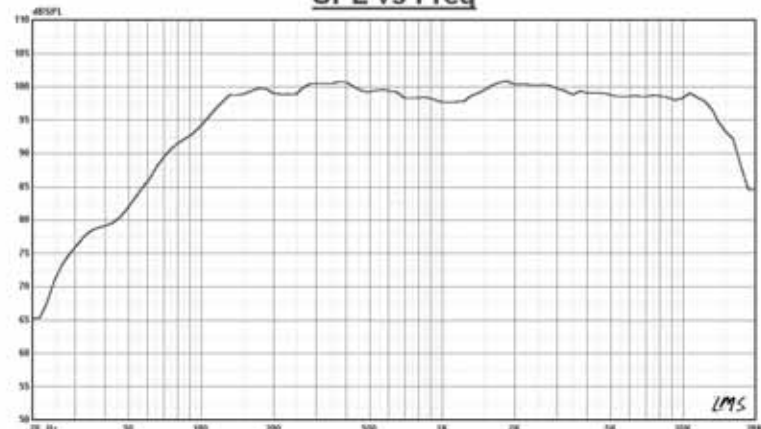

SPECIFICATIONS

FREQUENCY RESPONSE	80 Hz—18 kHz
POWER HANDLING	500 WATTS RMS
SENSITIVITY	102 dB
IMPEDANCE	P=8 ohm s, B=8 ohm LF, 16 ohms HF
NOMINAL DISPERSION	90° CONICAL
DIMENSIONS	14.75" x 17.5" x 22.75" 374 x 445 x 578 MM
ENCLOSURE	3/4"(18 MM) 13PLY BIRCH WITH HANDLE
INPUT CONNECTOR	PARALLEL NL4 NEUTRIK
STANDARD FINISH	DURADIAN BLACK OR WHITE POLANE PAINT
NET WEIGHT	66 LBS, 29.9 KG
SHIPPING WEIGHT	74 LBS, 33.7 KG

SPL vs Freq