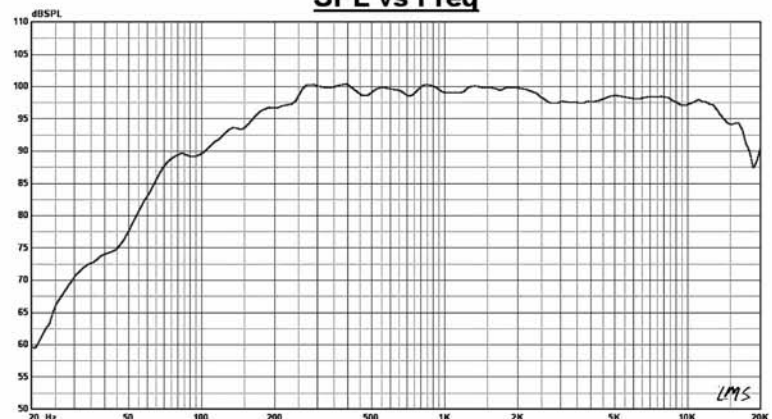

SPECIFICATIONS

FREQUENCY RESPONSE	80 Hz—17 KHZ
POWER HANDLING	500 WATTS RMS
SENSITIVITY	99 dB
IMPEDANCE	P=8 ohm s, B=8 ohm LF, 16 ohms HF
NOMINAL DISPERSION	90° CONICAL
DIMENSIONS	12.5" x 14.5" x 21.5" 317 x 368 x 546 MM
ENCLOSURE	3/4"(18 MM) 13PLY BALTIC BIRCH WITH HANDLE
INPUT CONNECTOR	PARALLEL NL4 NEUTRIK
STANDARD FINISH	DURADIAN AND BLACK OR WHITE POLANE PAINT
NET WEIGHT	56 LBS, 25.4 KG
SHIPPING WEIGHT	.64 LBS, 29 KG

SPL vs Freq